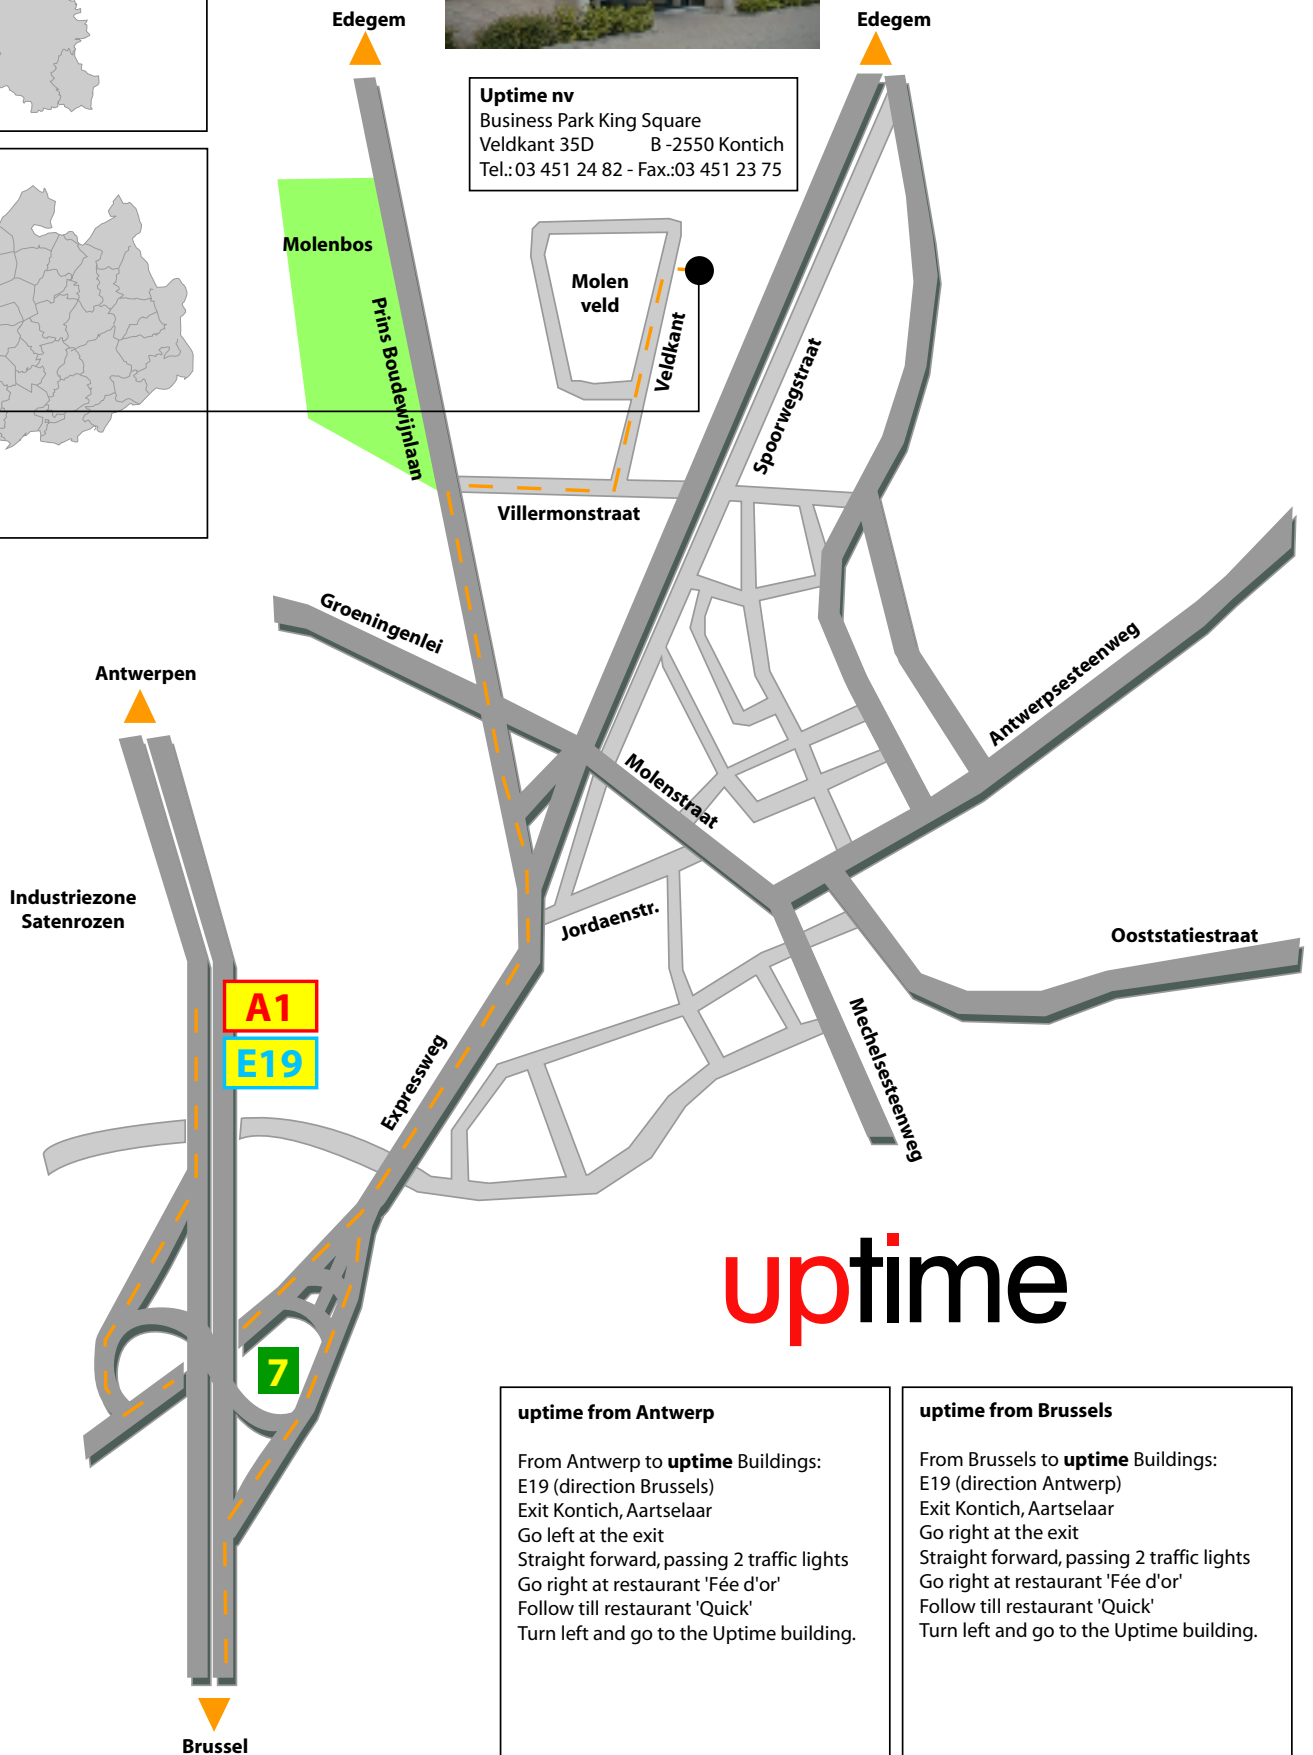

# uptime

**uptime from Antwerp**

From Antwerp to **uptime** Buildings:  
 E19 (direction Brussels)  
 Exit Kontich, Aartselaar  
 Go left at the exit  
 Straight forward, passing 2 traffic lights  
 Go right at restaurant 'Fée d'or'  
 Follow till restaurant 'Quick'  
 Turn left and go to the Uptime building.

**uptime from Brussels**

From Brussels to **uptime** Buildings:  
 E19 (direction Antwerp)  
 Exit Kontich, Aartselaar  
 Go right at the exit  
 Straight forward, passing 2 traffic lights  
 Go right at restaurant 'Fée d'or'  
 Follow till restaurant 'Quick'  
 Turn left and go to the Uptime building.